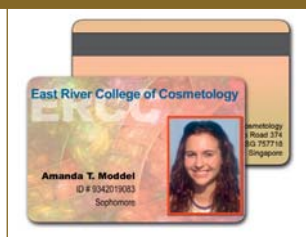

FEATURES:

- Front-facing, automatic card feeding and output
- Optimized print ribbons
- Quick ribbon change, cartridge loads in a snap
- Operator replaceable printheads
- Advanced cleaning roller system to avoid scratches on cards
- Automatic ribbon detection and low ribbon warning
- Ribbon saver features for monochrome ribbons

SUPPLIES:

- 5 Panel Color Ribbon (YMCKO): 500 cards/ribbon
- Monochrome Black Ribbon (K): 1,500 cards/ribbon
- Monochrome White Ribbon (W): 1,500 cards/ribbon
- Monochrome Silver Ribbon (S): 1,500 cards/ribbon

(Other ribbons on request)

OPTIONS:

- Magnetic stripe encoding (HiCo and LoCo)

CONFIGURE YOUR CARD IDENTITY SYSTEM, ASK FOR:

- *EDISecure*® Card Management Software Suite
- *EDISecure*® Image Capture Modules
- *EDISecure*® Image Enhancement Software
- *EDISecure*® Card Materials

SPECIFICATIONS OF DCP 240+

Print Method	Color dye sublimation and monochrome thermal transfer
Print Mode	Single-sided edge-to-edge direct card printing
Print Speed	Full color: up to 160 cards per hour Monochrome: up to 750 cards per hour
Print Resolution	300 dpi
Printhead	Operator replaceable, 24 month warranty, no count limitation using <i>EDISecure</i>® Cards
Card Types	All PVC and Composite PVC Cards of ISO ID-1/CR-80 size, 85.60 x 53.98 mm
Card Thickness	0.25 – 1.3 mm
Input Hopper Capacity	100 cards (0.76 mm)
Output Hopper Capacity	20 cards (0.76 mm)
Interface	USB 1.1
Operating System Support	MS Windows® 2000, XP, and VISTA
Printer Dimensions (WxDxH)	198 x 419 x 219 mm
Weight	approx. 4 kg
Power Supply	100/120 V and 220/240 V, 50/60Hz FCC, CE, UL, GOST, and CCC approved
Operating Environment	15°C to 35°C, 20% to 80% non-condensing humidity

Digital Identification Solutions AG
Germany
Phone: + 49 711 341 689 - 0
Email: mail@digital-identification.com

Digital Identification Solutions Pte. Ltd.
Singapore 757718
Phone: + 65 6352 8364
Email: mail@sg.digital-identification.com

Digital Identification Solutions (Branch)
Dubai, United Arab Emirates
Phone: + 971 4 2045 316
Email: mail@uae.digital-identification.com

Digital Identification Solutions (Beijing) Co. Ltd.
P.R. China
Phone: + 86 10 6437 4376
Email: mail@cn.digital-identification.com

Digital Identification Solutions S. de R.L. de C.V.
México
Phone: + 52 442 2171 768 - 0
Email: mail@mx.digital-identification.com

Digital Identification Solutions LLC
United States of America
Phone: + 1 864 272 1199
Email: mail@us.digital-identification.com

vps ID Systems GmbH
Germany
Phone: + 49 7243 5488 - 0
Email: info@vps.de